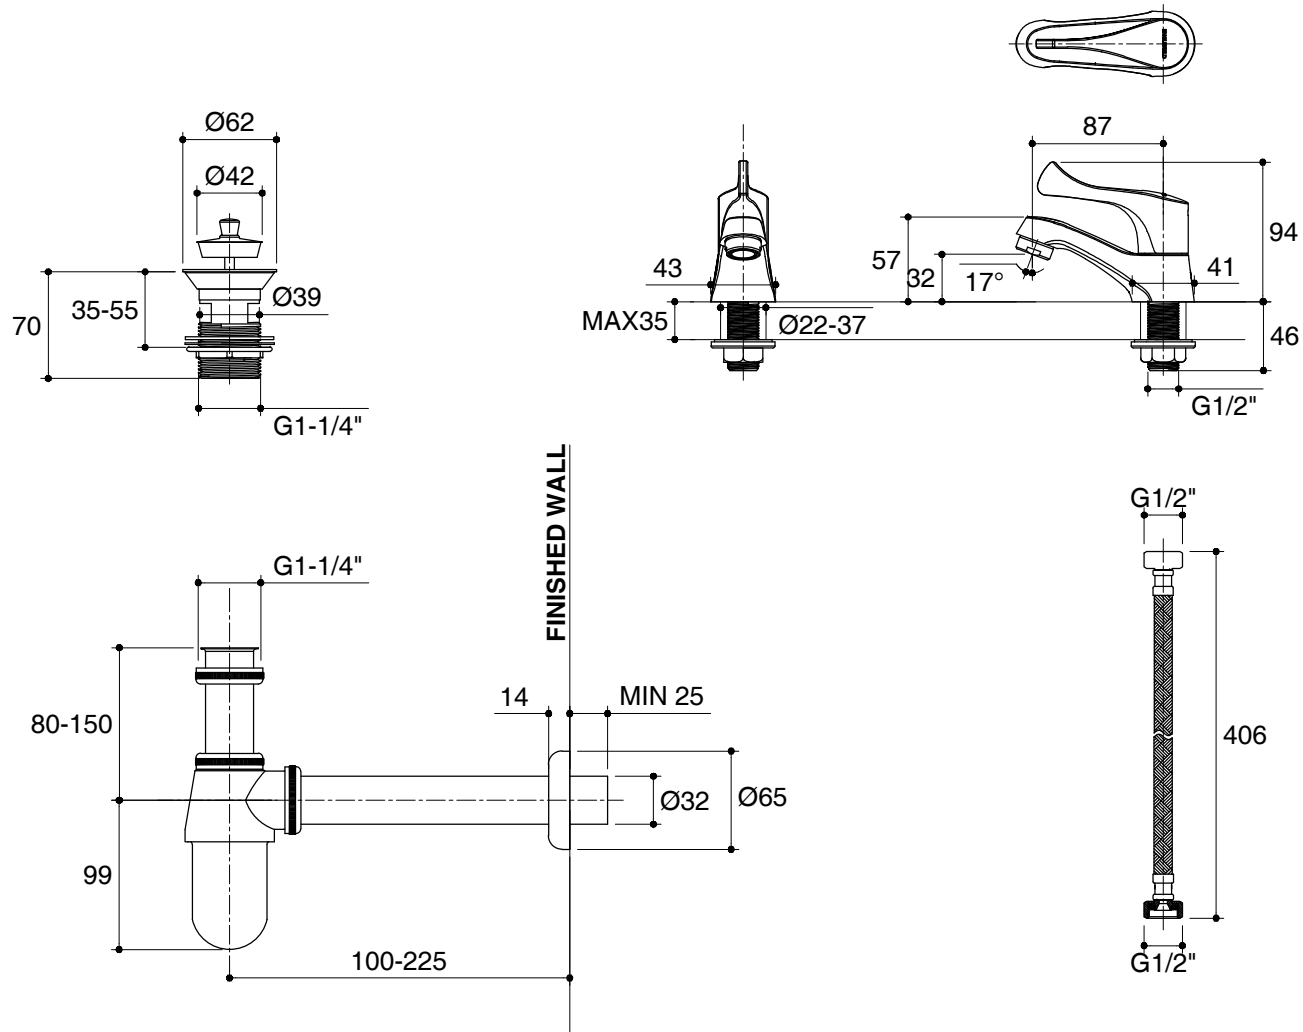

Dimensions are approximate.

Unit: mm

*The recommended dimension for installation can be adjusted according to user preferences and layout.

SKU	K-76771X-CP
Name	BLISS
Description	SINGLE FAUCET SET
ENGLEFIELD	